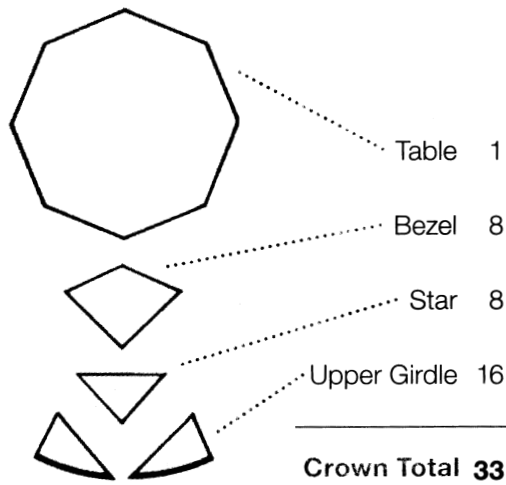

Facet Arrangement of Standard Round Brilliant

(culet enlarged)

33 + 25 = 58 FACETS