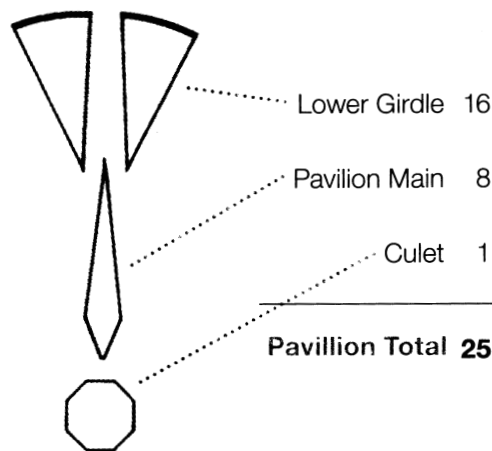

Facet Arrangement of Standard Round Brilliant

(culet enlarged)

33 + 25 = 58 FACETS