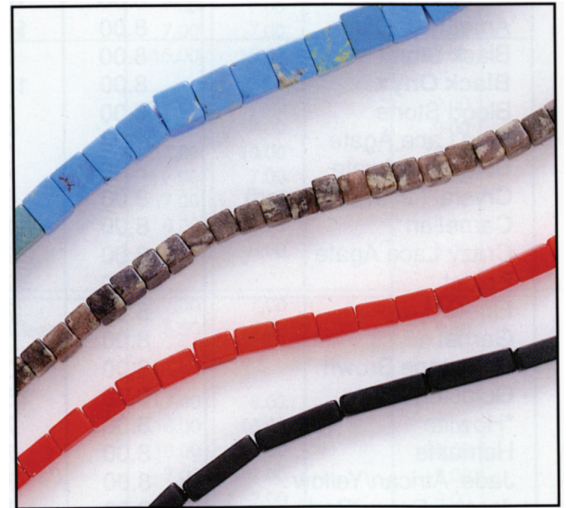

PRICE PER STRAND — 16" LONG

10+ Strands of a kinduse price list
 1-10 Strands of a kindAdd 10%

**TIGER EYE FIBER OPTIC
 COLORS AVAILABLE**

**SEE PAGE 7 FOR COLOR
 SELECTION.**

***HAWLITE COLORS:**

- Lapis Blue
- Chinese Turq.
- Green (Malachite)
- White (Natural)
- Turq. Blue

****DYED JADE COLORS:**

- Yellow • Red • Green
- Purple