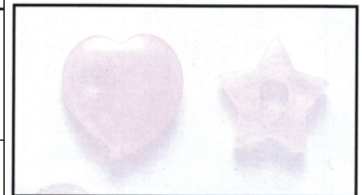

DRILL SIDE TO SIDE — AND TOP TO BOTTOM IN 8mm ONLY

PRICE STRUCTURE FOR THIS PAGE

For 100 pc of an item use above prices.
For 50 to 99 of an item add 20%.
For 10 to 49 of an item add 50%.

TIFFANY HEARTS

	20mm	25mm	30-35mm	40mm
Abalone	2.50	3.00	3.00	
Black Onyx	2.50	3.50	4.00	4.50
Blue Lace Agate	2.50	3.50	4.00	4.50
Carnelian	2.50	3.50	4.00	5.00
Coral Reconstructed	2.50	3.50	4.00	5.00
Crystal Frosted	2.50	3.50	4.00	4.50
Goldstone Brown or Blue	2.50	3.50	4.00	4.50
Ivory	3.00		3.50	
Jade	3.00	4.00	5.00	10.00
Jasper Red	2.50	3.50	4.00	4.50
Lapis Lazuli	4.00	5.00	6.00	7.00
Malachite	4.00	5.50	8.00	9.50
Mother of Pearl	2.50	3.50	3.50	
Onyx Green	2.50	3.50	4.00	5.00
Rose Quartz	2.50	3.50	4.00	4.50
Sodalite	2.50	3.50	4.00	5.00
Tiger Eye Brown	2.50	3.50	4.00	5.00
Turquoise Reconstructed	2.50	3.50	4.00	5.00

CHARMS - 20mm

STONE	Heart or Star
Abalone, Dyed	2.00
Aventurine, Gr	2.00
Aventurine, R	2.00
Blue Lace	2.00
Bone	2.00
Black Onyx	2.00
Crystal, Frosted	2.00
Carnelian	2.00
Goldstone, Br	2.00
Green Onyx	2.00
Hematite	2.00
Hawlite	2.00
Jasper, Fancy	2.00
Jasper, Bra.	2.00
Jasper, Red	2.00
Leopard Skin	2.00
Malachite	3.00
Mother or Prl.	2.00
Pink Mussel	1.00
Rose Quartz	2.00
Sodalite	2.00
Tiger Eye	2.00
Rhodonite	2.00
River Stone	2.00
Unikite (Epidot)	2.00
White Jade	2.00